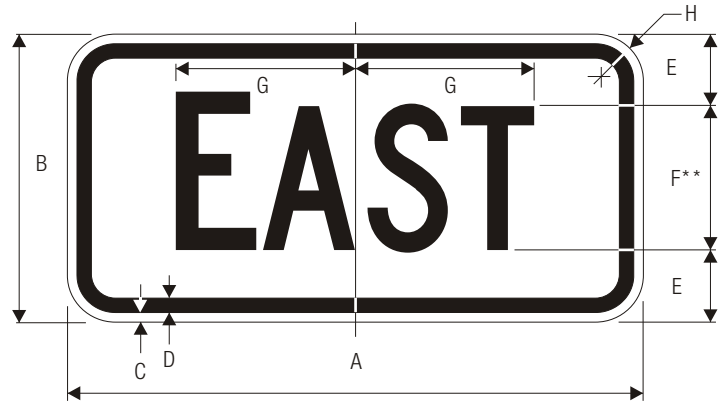

M3-1

CARDINAL DIRECTION AUXILIARY

A	B	C	D
24	12	.375	.625
30	15	.5	.75
E	F	G	H
3	6 C	10.207	1.5
3.5	8 C	12.389	1.875

\*Reduce to fit for 30" size.  
\*\*Make first letter 10% larger.

COLORS: LEGEND —BLACK  
BACKGROUND —WHITE (RETROREFLECTIVE)

\*Reduce to fit for 30" size.  
\*\*Make first letter 10% larger.

COLORS: LEGEND —WHITE (RETROREFLECTIVE)  
BACKGROUND —BLUE (RETROREFLECTIVE)

M3-2 (INTERSTATE)

CARDINAL DIRECTION AUXILIARY

A	B	C	D
24	12	.5	3
30	15	.75	3.5
E	F	G	
6 C	7.445	1.5	
8 C	9.947	1.875	