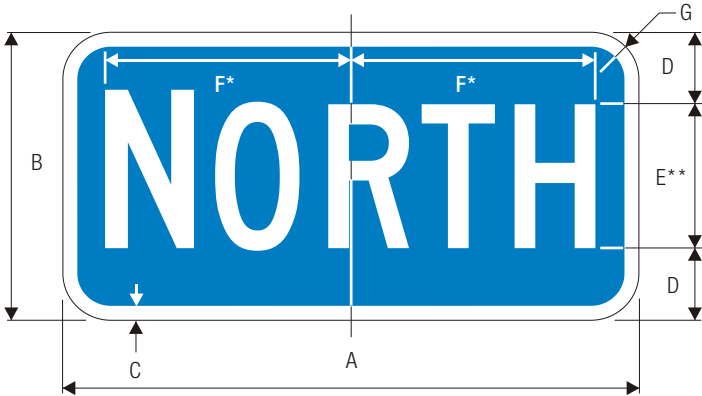

M3-1

CARDINAL DIRECTION AUXILIARY

A	B	C	D
24	12	.375	.625
30	15	.5	.75
E	F	G	H
3	6 C	10.207	1.5
3.5	8 C	12.389	1.875

\*Reduce to fit for 30" size.  
\*\*Make first letter 10% larger.

COLORS: LEGEND —BLACK  
BACKGROUND —WHITE (RETROREFLECTIVE)

M3-2

CARDINAL DIRECTION AUXILIARY

A	B	C	D
24	12	.375	.625
30	15	.5	.75
E	F	G	H
3	6 C	7.445	1.5
3.5	8 C	9.947	1.875

M3-1 (INTERSTATE)

CARDINAL DIRECTION AUXILIARY

A	B	C	D
24	12	.5	3
30	15	.75	3.5
E	F	G	
6 C	10.207	1.5	
8 C	12.389	1.875	

\*Reduce to fit for 30" size.  
\*\*Make first letter 10% larger.

COLORS: LEGEND —WHITE (RETROREFLECTIVE)  
BACKGROUND —BLUE (RETROREFLECTIVE)

M3-2 (INTERSTATE)

CARDINAL DIRECTION AUXILIARY

A	B	C	D
24	12	.5	3
30	15	.75	3.5
E	F	G	
6 C	7.445	1.5	
8 C	9.947	1.875	