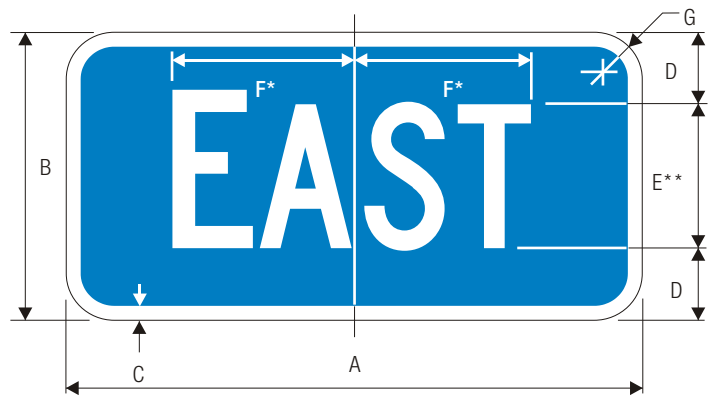

M3-1

CARDINAL DIRECTION AUXILIARY

A	B	C	D
24	12	.375	.625
30	15	.5	.75
E	F	G	H
3	6 C	10.207	1.5
3.5	8 C	12.389	1.875

\*Reduce to fit for 30" size.  
\*\*Make first letter 10% larger.

COLORS: LEGEND —BLACK  
BACKGROUND —WHITE (RETROREFLECTIVE)

M3-2

CARDINAL DIRECTION AUXILIARY

A	B	C	D
24	12	.375	.625
30	15	.5	.75
E	F	G	H
3	6 C	7.445	1.5
3.5	8 C	9.947	1.875

M3-1 (INTERSTATE)

CARDINAL DIRECTION AUXILIARY

A	B	C	D
24	12	.5	3
30	15	.75	3.5
E	F	G	
6 C	10.207	1.5	
8 C	12.389	1.875	

\*Reduce to fit for 30" size.  
\*\*Make first letter 10% larger.

COLORS: LEGEND —WHITE (RETROREFLECTIVE)  
BACKGROUND —BLUE (RETROREFLECTIVE)

M3-2 (INTERSTATE)

CARDINAL DIRECTION AUXILIARY

A	B	C	D
24	12	.5	3
30	15	.75	3.5
E	F	G	
6 C	7.445	1.5	
8 C	9.947	1.875	